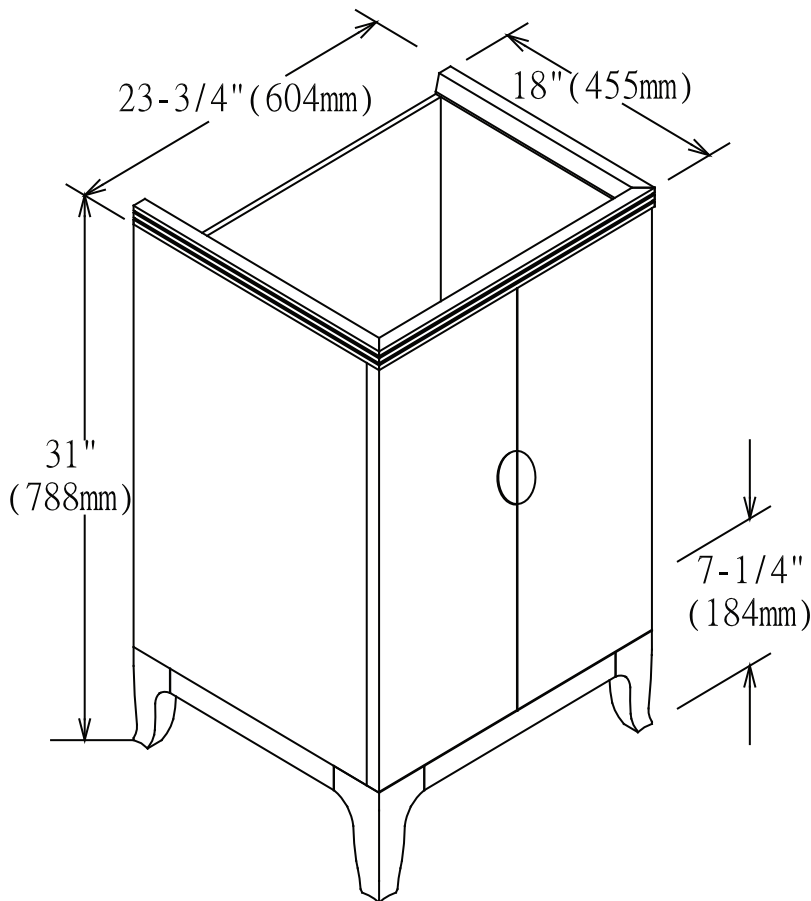

132-VS24 24" Vanity

SPECIFICATION SHEET

Features

Materials: Rubber wood solids with Mozambique

Hinges: Fully concealed, soft closing

Doors: 2

Glides: 0

Drawers: 1

Drawer Boxes: 1/2" solid pine, four sided English dovetail

Shelves: 0

Hardware:

Back panel: Fully covered

Side Panels: 5/8" BF With Mozambique

Colors/ Finish

132-New Finish